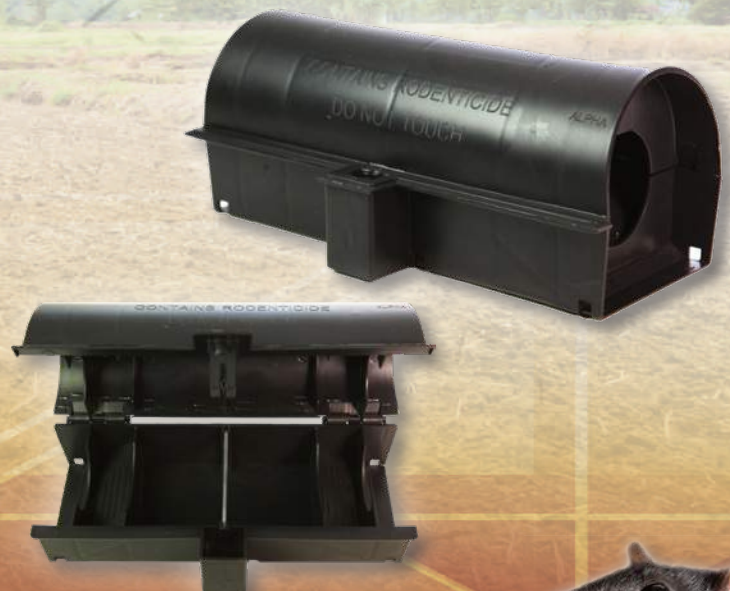

RODENTHOR™

RAT AND MOUSE STATIONS

BETA RODENT STATION

Compact Station for Rats and Mice

Our most popular model with child-resistant features, double lock system, steel rod and a removable tray for easy cleaning. This station also comes with a wall mounting bracket kit.

Dimensions: 235 x 185 x 90 mm

Code / Size: RDTS1018 (Carton 20)

PETI MOUSE STATION

Compact Station for Mice

Highly durable mouse station capable of housing 2 blocks or soft bait sachets with single key lock for safety.

Dimensions: 125 x 100 x 40 mm

Code / Size: RDTS1003 (Carton 72)

ALPHA RODENT STATION

Tunnel Bait Station

Sturdy, long lasting station is suitable for both rats and mice and is a cost-effective professional and long-lasting alternative to cardboard rodent boxes. Ideal for placement in roof voids, behind large appliances, etc. Comes fitted with bait rod holder and single key locking system. Rats in particular like to 'run-through' stations of this nature since they can clearly see the exit.

Dimensions: 240 x 105 x 95 mm

Code / Size: RDTS1000 (Carton 24)

PILOT RODENT STATION

Our Largest Rodent Station

This large size station comes with all the trimmings you expect of a premium station. Features include an optional secure wall mounting bracket, horizontal bait rods, vertical posts to hold even more bait, a removable tray for easy cleaning or to hold liquid bait and a spring-loaded dual lock system. Designed to be positioned along walls or fit snugly into corners. It comes with 2 lid options, black or translucent (see-through).