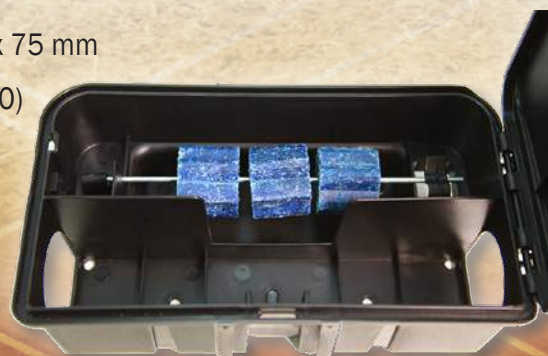

RODENTHOR™

RAT AND MOUSE STATIONS

BETA RODENT STATION

Compact Station for Rats and Mice

Our most popular model with child-resistant features, double lock system, steel rod and a removable tray for easy cleaning. This station also comes with a wall mounting bracket kit.

Dimensions: 230 x 190 x 95 mm

Code / Size: RDTS1001 (Carton 20)

CORAL STATION

Ultra Compact Station for Rats and Mice

Very cost effective, durable, versatile and ultra compact to fit just about anywhere. The side opening lid offers greater installation flexibility and single locking mechanism provides ease of operation. Comes with steel rod, wall mounting bracket kit and removable tray for easy cleaning.

Dimensions: 230mm x 125 mm x 75 mm

Code / Size: RDTS1067 (Carton 30)

NEPTUNO RODENT STATION

Versatile Mid-size Station for Rats and Mice

A truly multi-purpose station for use in many different configurations. Available with feeding trays, vertical and horizontal feeding rods for bait, water container, large snap trap and more.

Dimensions: 125 x 100 x 40 mm

Code / Size: RDTS1003 (Carton 72)

ALPHA RODENT STATION

Tunnel Bait Station

Sturdy, long lasting station is suitable for both rats and mice and is a cost-effective professional and long-lasting alternative to cardboard rodent boxes. Ideal for placement in roof voids, behind large appliances, etc. Comes fitted with bait rod holder and single key locking system. Rats in particular like to 'run-through' stations of this nature since they can clearly see the exit.